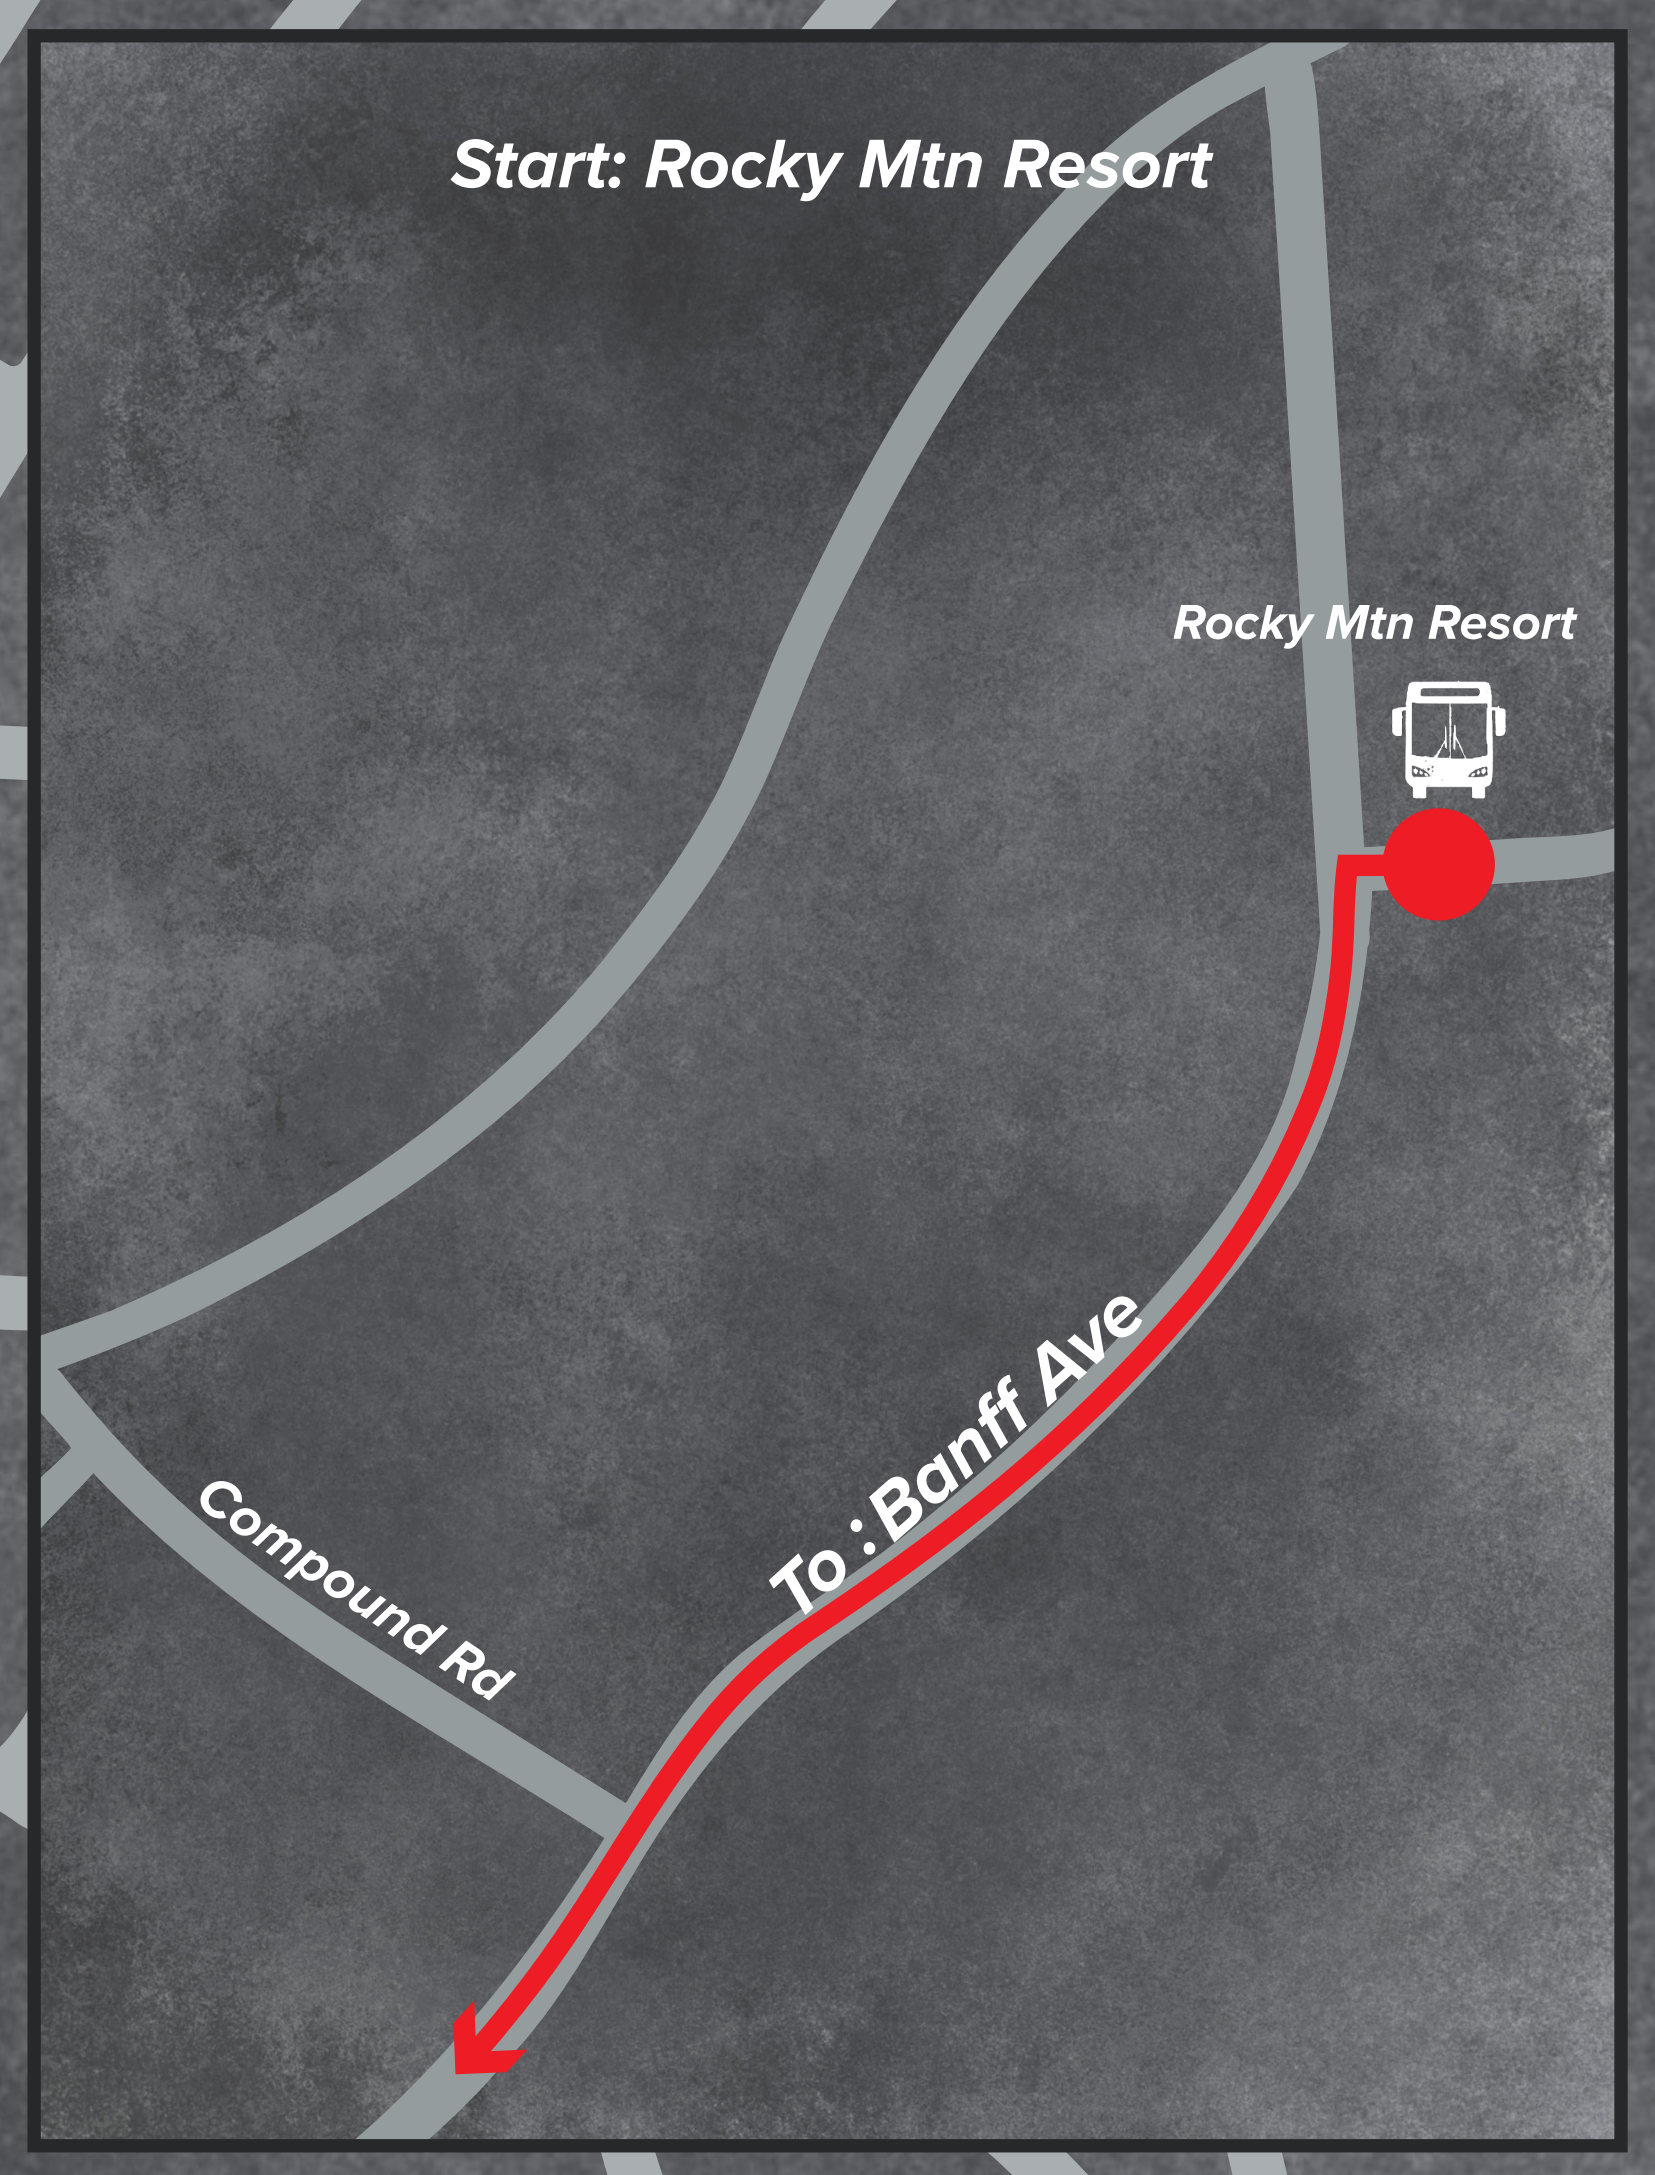

Lake Louise
SKI RESORT

LAKE LOUISE SKI SHUTTLE MAP

(From Banff)

- LEGEND**
- Route 1
 - Route 2
 - Bus Stop
 - Parking Lot

Fairmont
Banff Springs